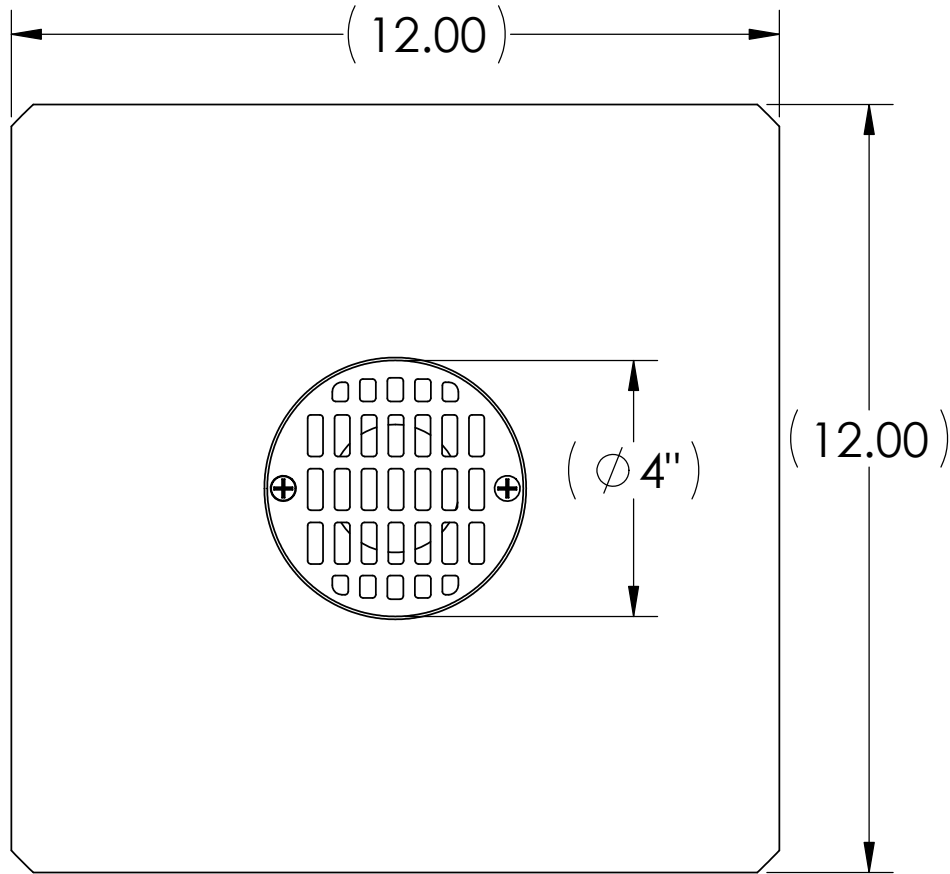

BOWL DECK DRAIN

FOR USE WITH THIN MEMBRANE SYSTEMS, WITH CLASSIC BRONZE COVER

16 OZ COPPER FLASHING ATTACHED TO 4" BOWL REDUCED TO 2" FITTING.