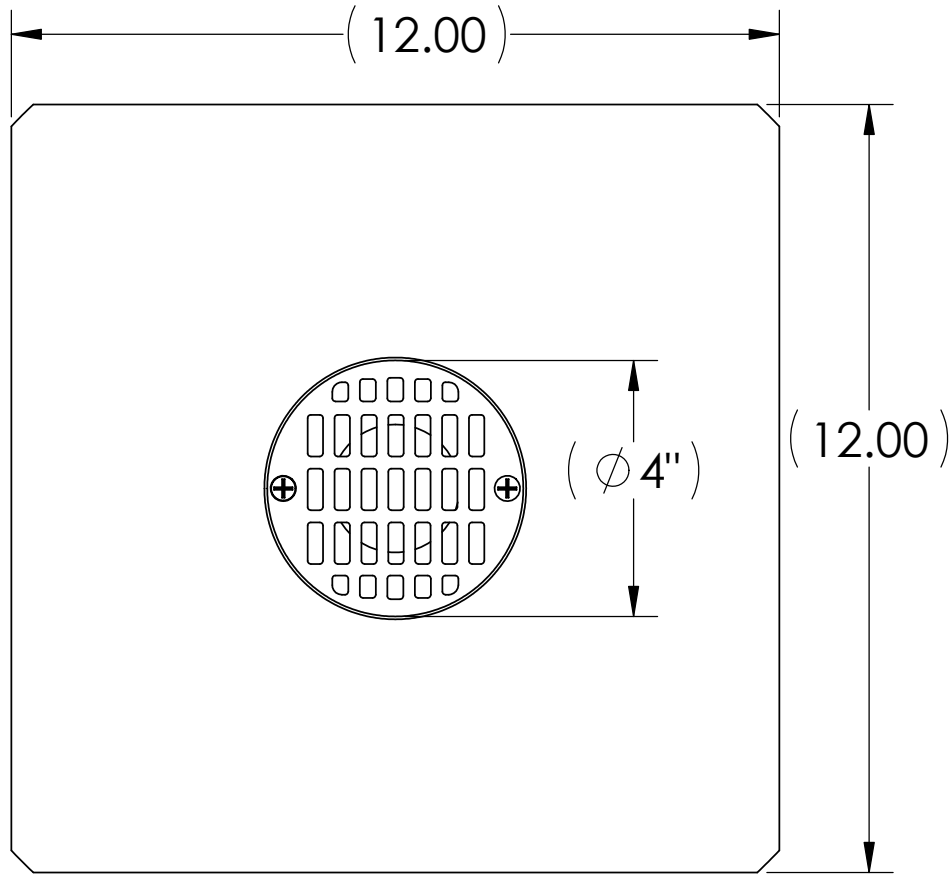

# BOWL DECK DRAIN

FOR USE WITH THIN MEMBRANE SYSTEMS, WITH CLASSIC BRONZE COVER

16 OZ COPPER FLASHING ATTACHED TO 4" BOWL REDUCED TO 2" FITTING.