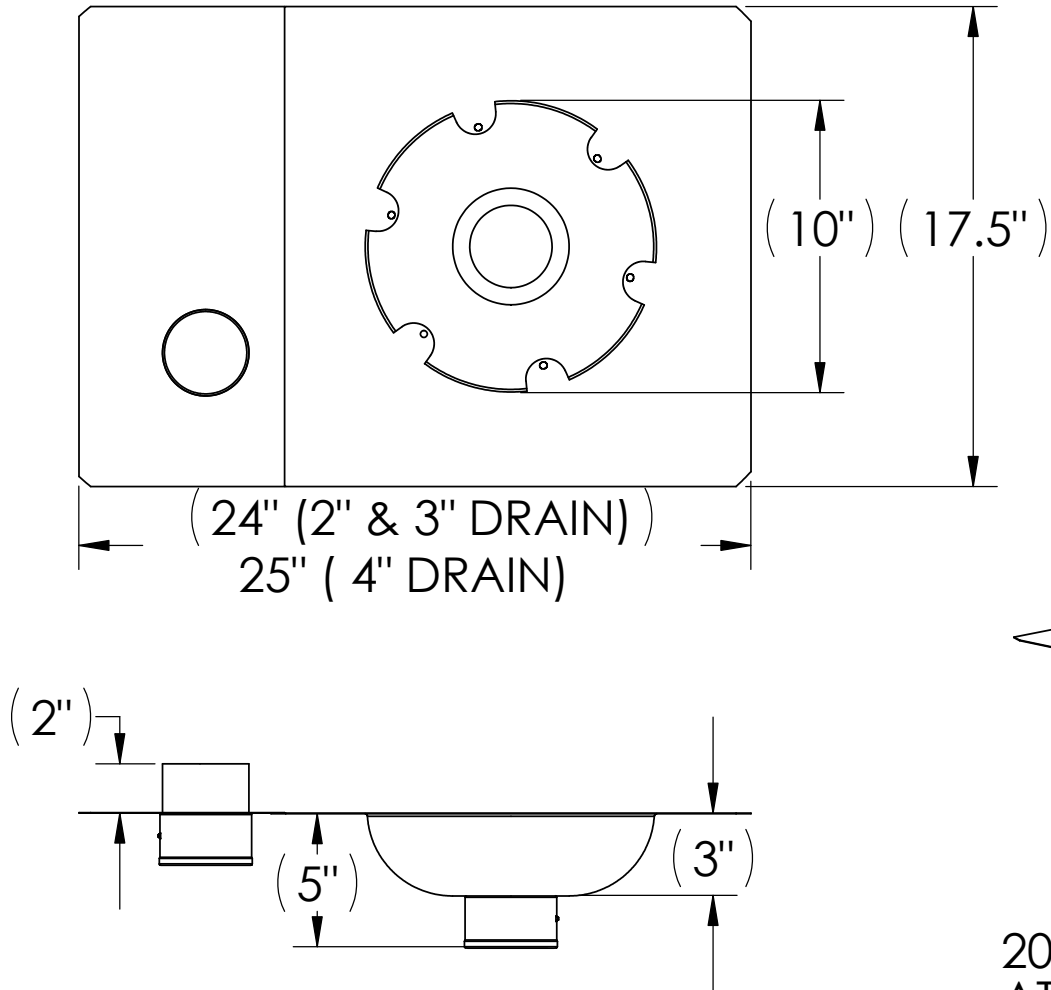

BOTTOM OUTLET ROOF DRAIN WITH OVERFLOW

AVAILABLE WITH OVERFLOW IN LINE WITH DRAIN (PLASTIC DRAIN REPLACEMENT), AND OTHER CUSTOM CONFIGURATIONS.

HEAVY DUTY ABS
CYCLOLAC DOME STRAINER

20 OZ. SEAMLESS COPPER BASIN
ATTACHED TO 2, 3, OR 4" BRONZE FITTING.
(2" THREADED FITTING ALSO AVAILABLE.)