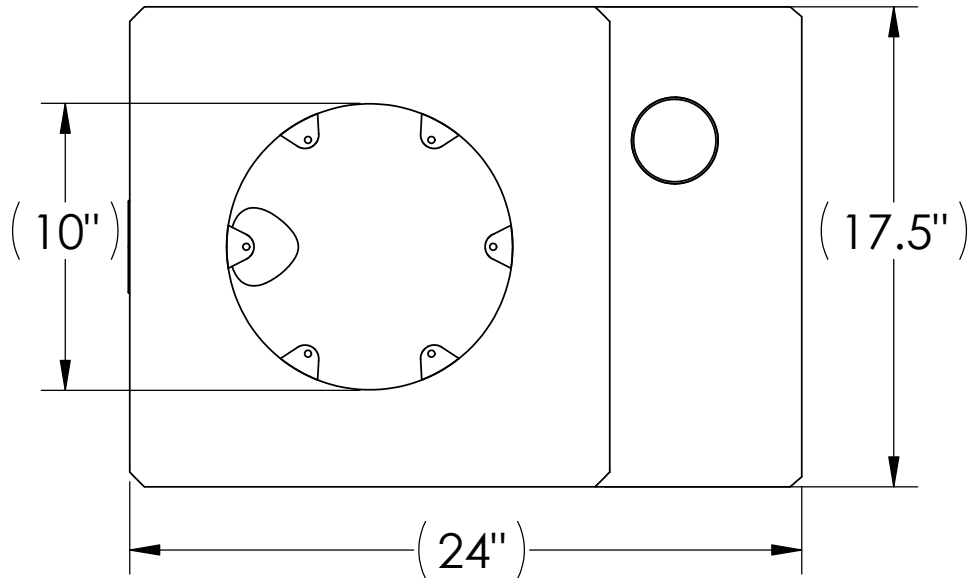

SIDE OUTLET WITH OVERFLOW

AVAILABLE WITH OVERFLOW IN LINE WITH DRAIN (PLASTIC DRAIN REPLACEMENT), AND OTHER CUSTOM CONFIGURATIONS.

HEAVY DUTY ABS
CYCLOLAC DOME STRAINER

20 OZ. SEAMLESS COPPER BASIN
ATTACHED TO 2, 3 OR 4" BRONZE FITTING.
(2" THREADED ALSO AVAILABLE.)