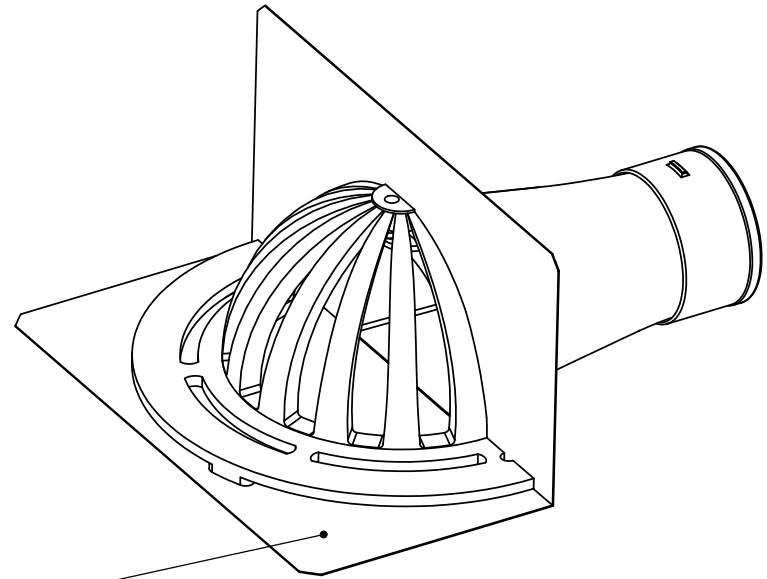

THROUGH WALL PARAPET DRAIN

16 oz. copper flashing attached to spout with 2", 3", or 4" bronze fitting.

DRAIN AND OVERFLOW COMBINATION