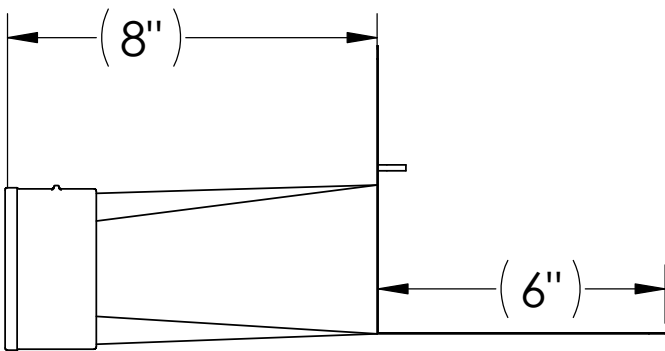

THROUGH WALL PARAPET DRAIN

16 oz. copper flashing attached to spout with 2", 3", or 4" bronze fitting.

DRAIN AND OVERFLOW COMBINATION