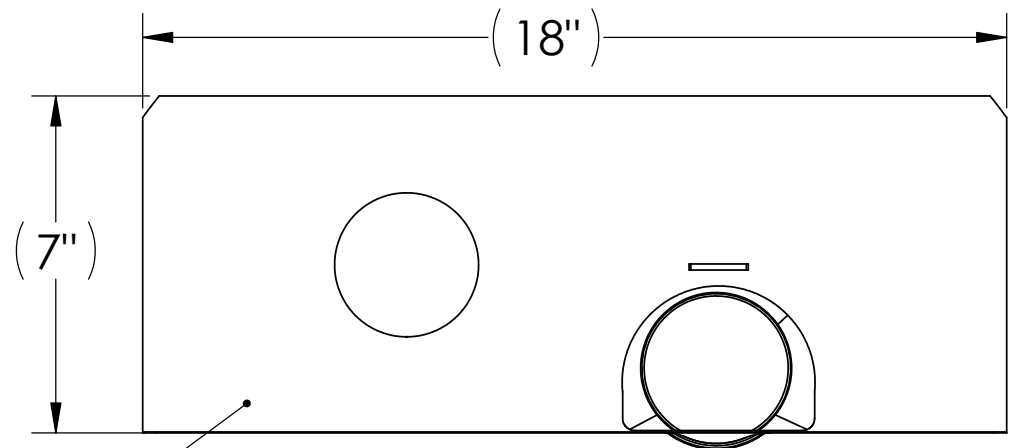

THROUGH WALL PARAPET DRAIN

16 oz. copper flashing attached to spout with 2", 3", or 4" bronze fitting.

DRAIN AND OVERFLOW COMBINATION