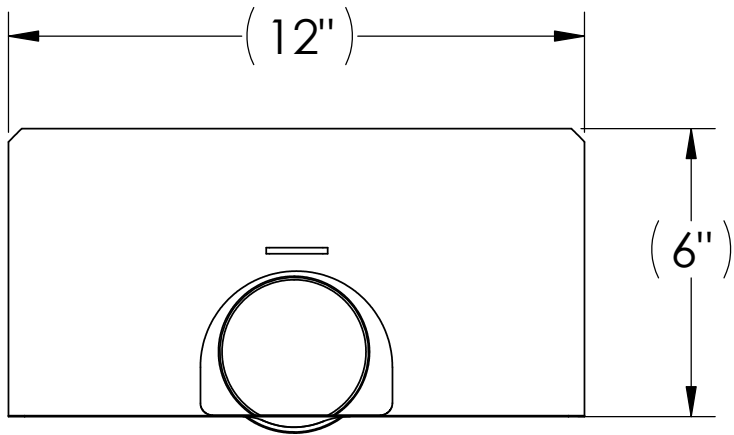

THROUGH WALL PARAPET DRAIN

16 oz. copper flashing attached to spout with 2", 3", or 4" bronze fitting.

DRAIN AND OVERFLOW COMBINATION